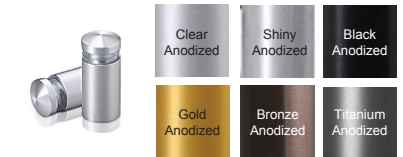

STAND-OFF COLLECTION

Acrylic with polished edges. Available in clear, green tint, and other custom colors. Large variety of stand-off hardware, in many sizes, shapes, finishes, and stand-off dimensions.

ACRYLIC FINISH OPTIONS

Metal Finishes

Wood Finishes

Granite Finishes

HARDWARE OPTIONS

Aluminum Standoffs

Stainless Steel Standoffs

Hallow Mount Standoffs