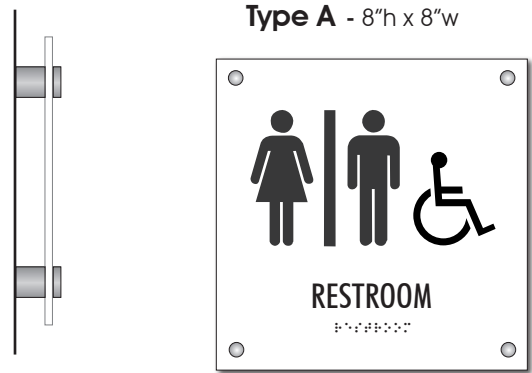

Type B - 8" h x 8" w, 2.5" h x 8" w

Type C - 3.5" h x 8" w

Type C.1 - 4" h x 8" w

Type E - 4.5" h x 4.5" w

Type D - 3.5" h x 8" w

Type D.1 - 3.5" h x 8" w

Type D.2 - 3.5" h x 8" w

Type F - 2.5" H x 8" W

Type F.1 - 2.5" H x 8" W

Changable Insert

Type F.2 - 2.5" H x 8" W

Desktop Stand

Type G - 12" W x 10" H

Also available with changable strips.

Type H.1 - 5.5" h x 5.5" w
Double-faced

Type H.2 - 7" W x 7" H
Double-faced