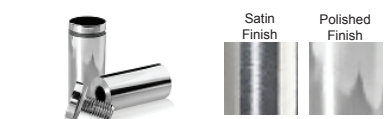

ACRYLIC FINISH OPTIONS

Metal Finishes

Wood Finishes

Granite Finishes

HARDWARE OPTIONS

Aluminum Standoffs

Stainless Steel Standoffs

Hallow Mount Standoffs

Square Standoffs

Flat Head Standoffs

Conical Head Standoffs

Rounded Head Standoffs

Bar Mount

Tamper Proof Standoffs