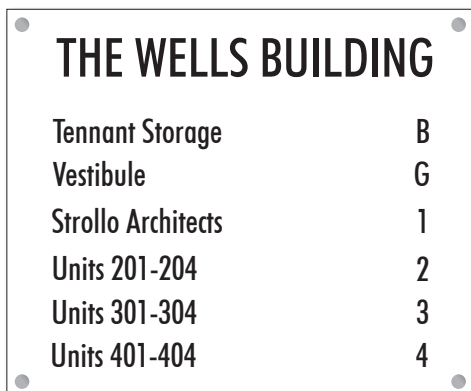

Type F.1 - 2.5" H x 8" W

Changable Insert

Type F.2 - 2.5" H x 8" W

Desktop Stand

Type G - 12" W x 10" H

Also available with changable strips.

Type H.1 - 5.5" h x 5.5" w
Double-faced

Type H.2 - 7" W x 7" H
Double-faced